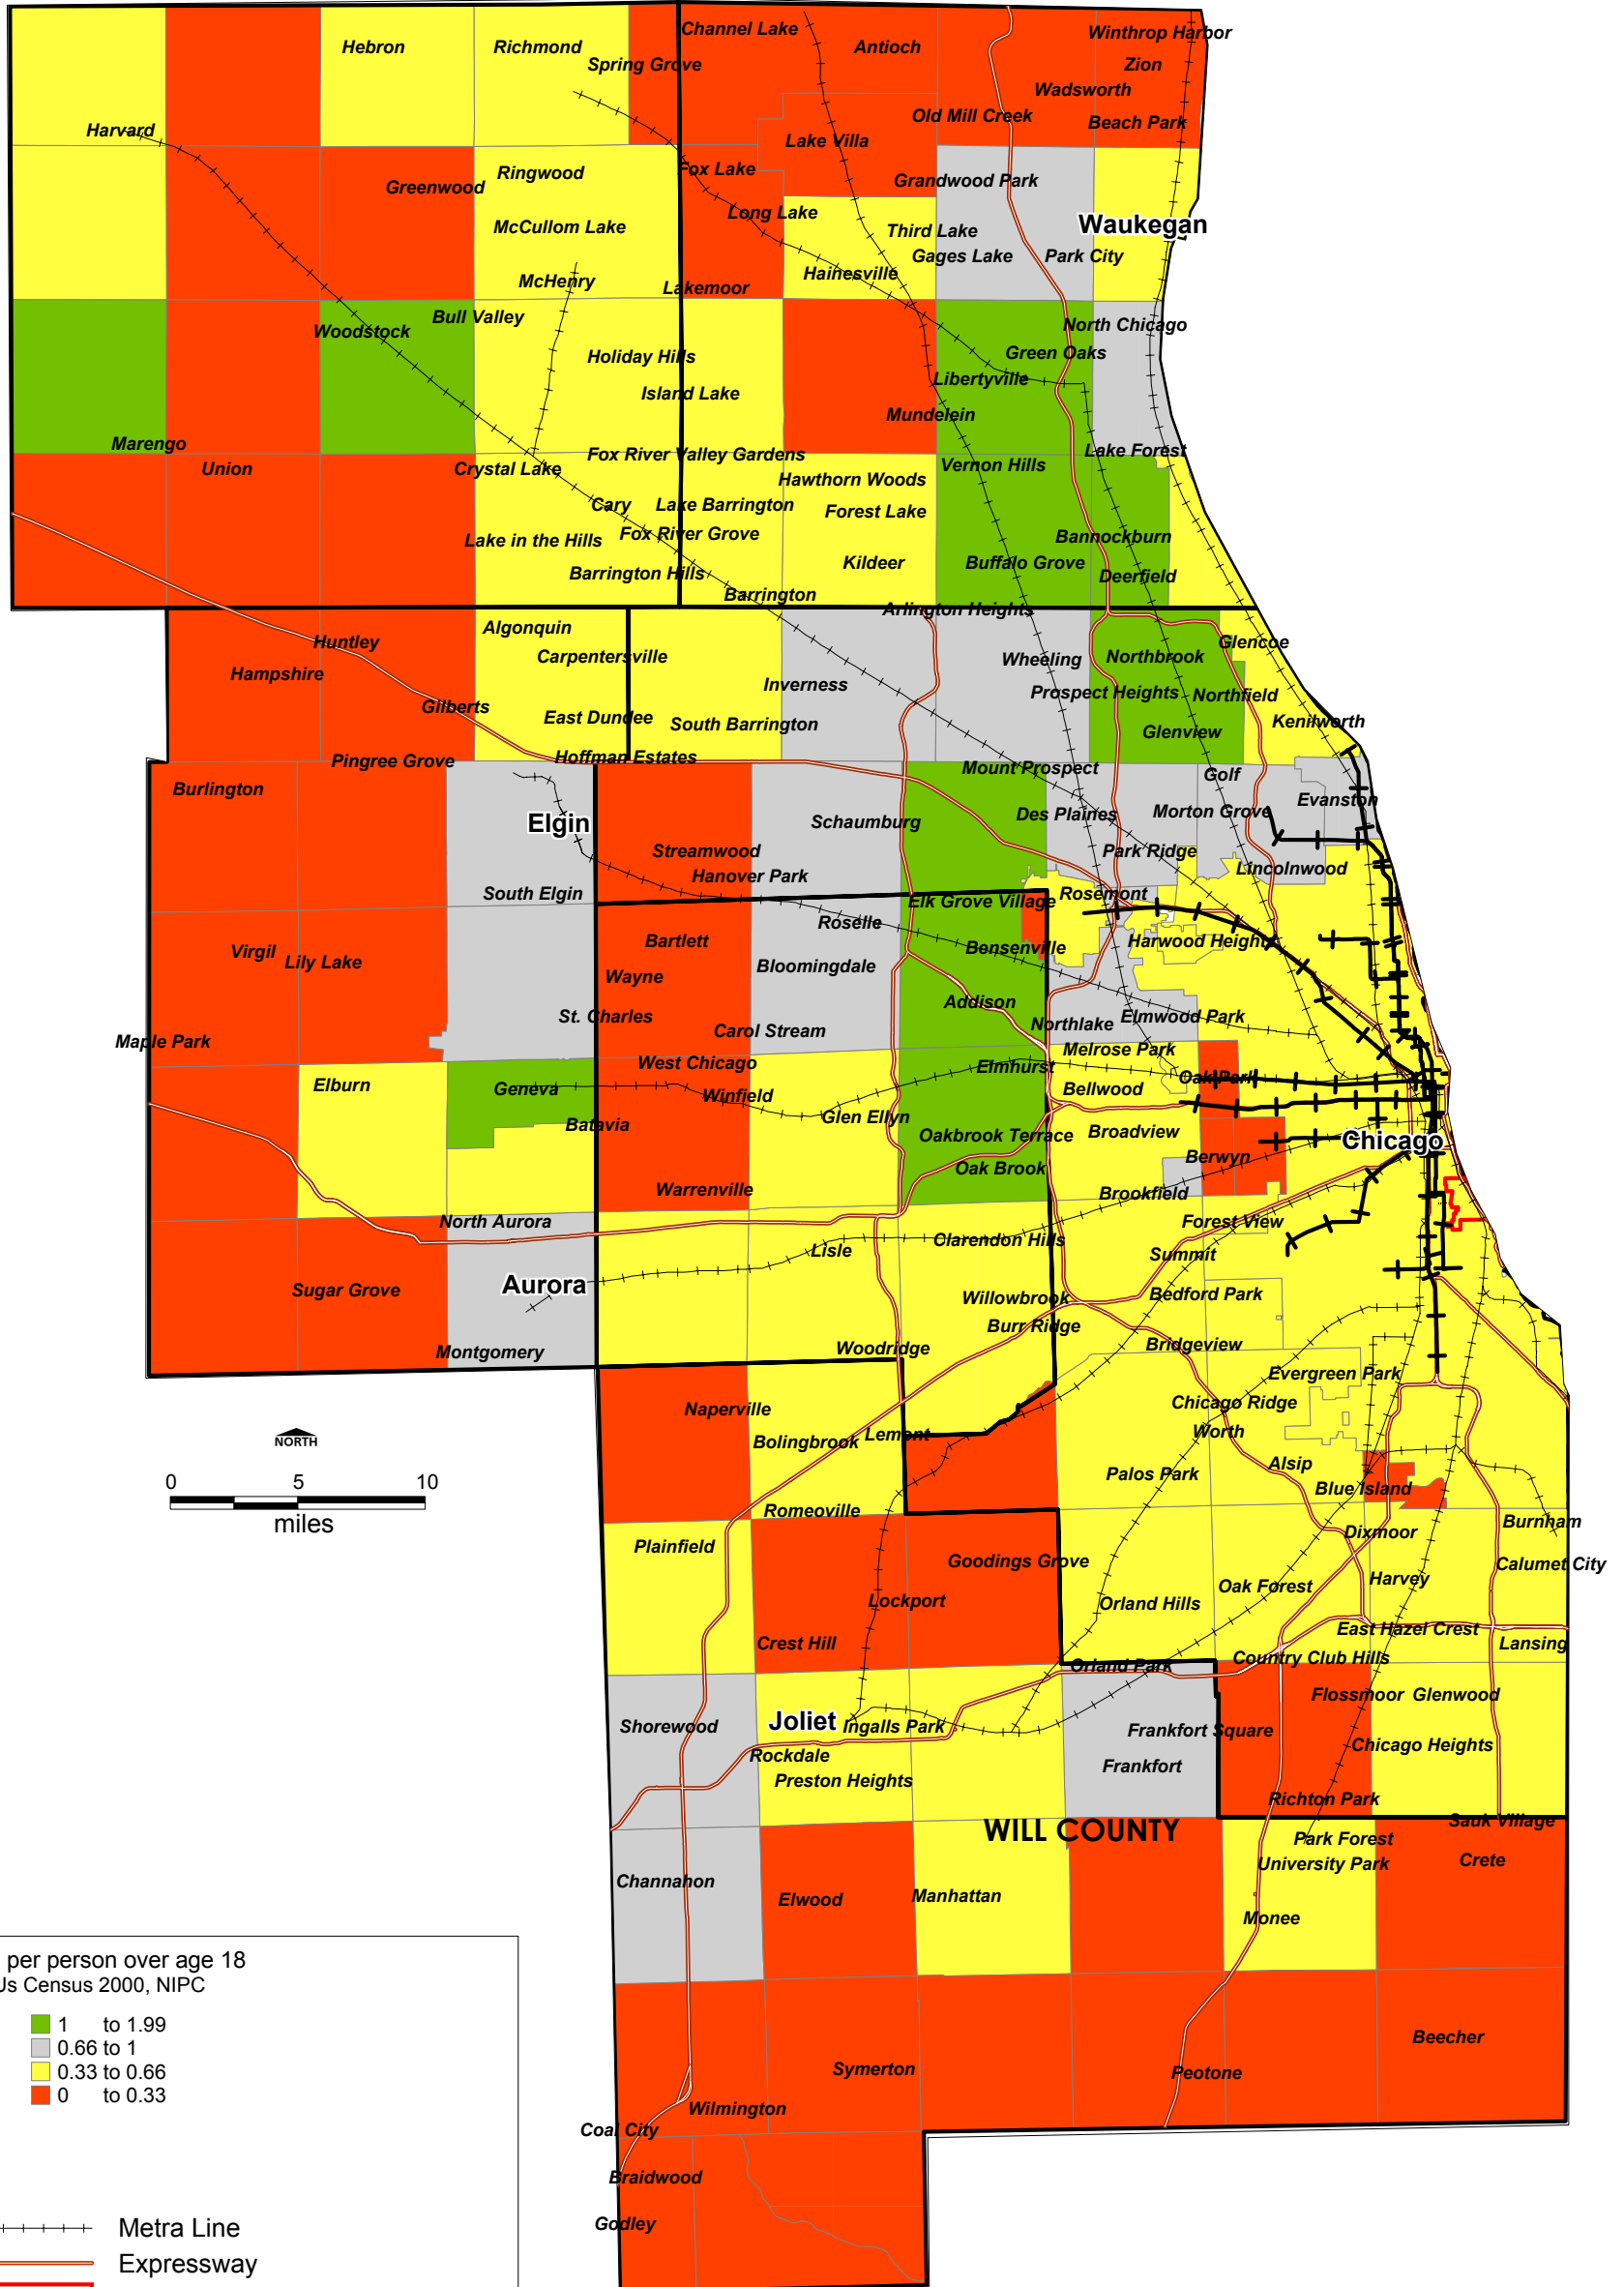

Employment Opportunities per Person Age 18 Plus

Jobs per person over age 18
Us Census 2000, NIPC

- 1 to 1.99
- 0.66 to 1
- 0.33 to 0.66
- 0 to 0.33

- Metra Line
- Expressway
- Study Area
- County Boundary
- CTA Line